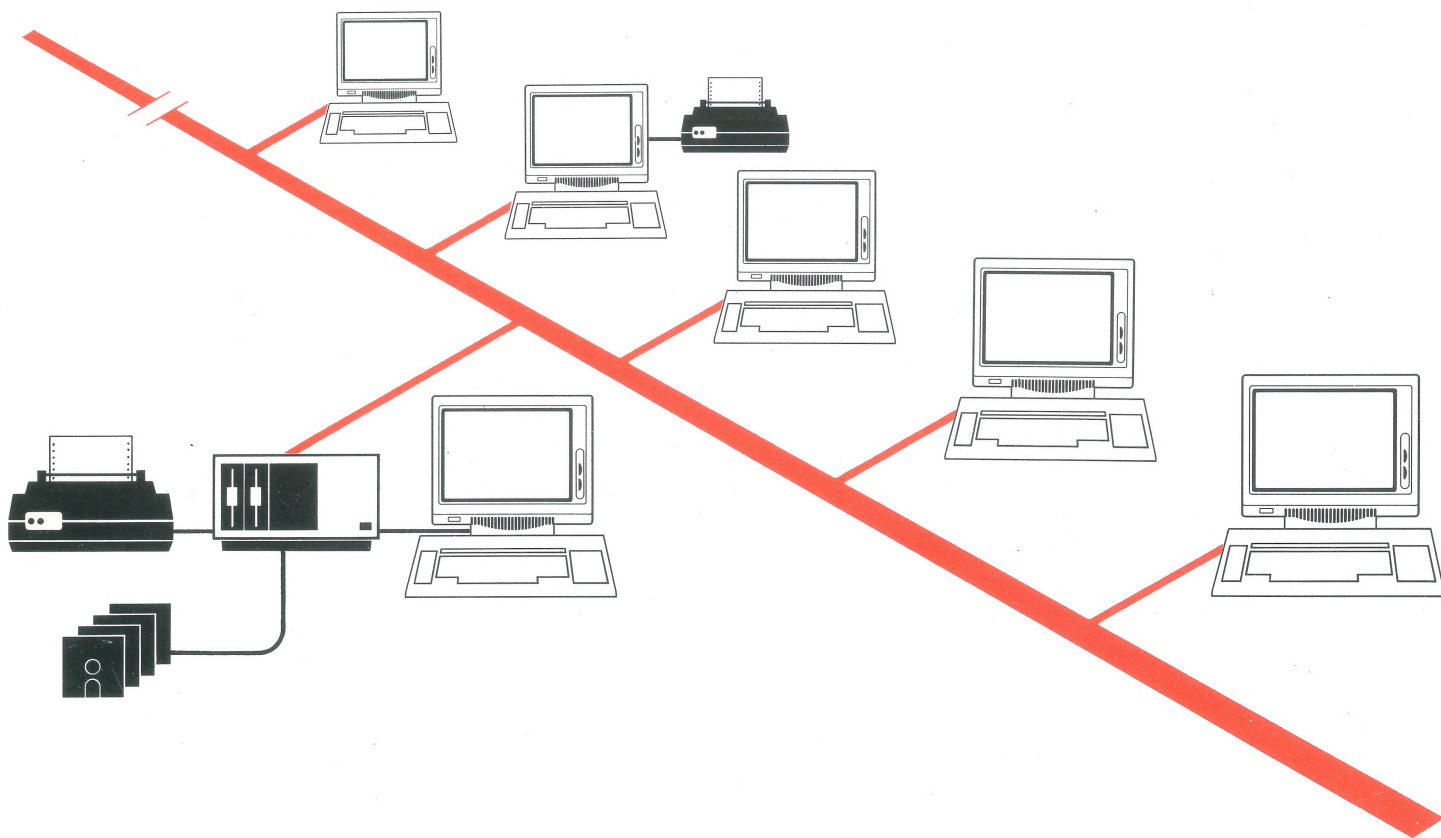

Nokia PC NET Professional local micro network

The Nokia PC NET is a system of highly advanced work stations linked to each other via a local area network. It is made up of Nokia PCs and Nokia Ergonomic Work Stations (EWS).

The Nokia PC NET is a distributed resource system. For example, it could enable a single costly peripheral to be used by all the work stations.

The Nokia PC NET is a system of linked microcomputers with MS-DOS™ as an operating system in each work station.

® Microsoft Corporation

What is the Nokia PC NET?

It is a network of MS-DOS work stations, sharing common disk units and printers. For the user, each work station is like a 16-bit micro-computer with MS-DOS. The peripherals are common to all the users.

What is the architecture of the Nokia PC NET?

A Nokia PC NET is a system of Nokia PCs and/or EWSs linked to each other via a local area network. A Nokia EWS contains a similar microcomputer without an external memory of its own. A Nokia proprietary NETNET is used as the local area network. The system unit of a Nokia PC is the file server for the Nokia PC NET.

Features of the Nokia PC NET

- disk sharing
- printer sharing
- file locking
- CSMA/CD baseband LAN
- standard 75-ohm coaxial cable
- network cable up to 500 m
- data transmitted at 0.5 Mbps
- MS-DOS as the operating system for each work station

Our policy is to develop our products continuously. All technical details are subject to change without notice.

NOKIA DATA

Nokia Electronics, Data Terminal Systems

Finland Box 780, SF-00101 HELSINKI 10, Tel. (International) +358 0 5671, (National) (90) 5671, Tx 124563

Germany Nokia GmbH, Petersbrunner Str. 8, D-8130 STARNBERG, Tel. (0 81 51) 77 40, Tx 526481

Sweden Nokia AB, Box 42037, S-126 12 STOCKHOLM, Tel. (08) 744 75 00, Tx 11029

United Kingdom Nokia (U.K.) Ltd., Yorkhouse, Empire Way, Wembley, MIDDX HA9 OPA., Tel. (01) 900 0421, Tx 8814680