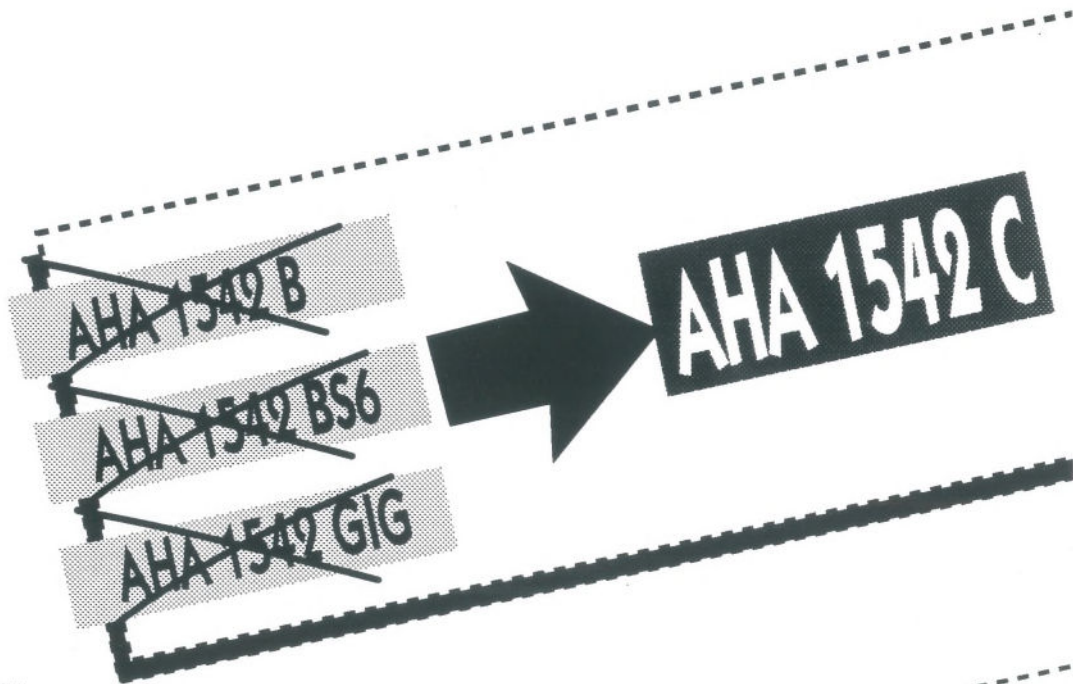

### AHA 1542 C Technical specifications:

- ▶ Software configurable
- ▶ EZ-SCSI
- ▶ Fast SCSI
- ▶ **100% AHA 1542B compatible**
- ▶ True Multitasking in Windows NT, Netware, OS/2 and Unix
- ▶ Larger than 1 GB disks under DOS