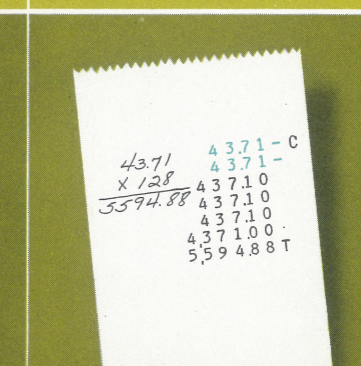

The paper roll is completely enclosed. Only the part you want to see is visible. Transparent tear-off bar leaves every item visible.

The Friden weighs only 25 lbs. Equipped with convenient hand grips. Easy to pick up and move from desk to desk or from office to office.

Roll paper can be changed in a twinkling. Just lift out. Guides are adjustable for narrow or wide paper. Ribbon changed with equal ease.

All operating keys are live. No extra strokes or pre-setting. Total or subtotal printed instantaneously. Keyboard has special light touch.

Every negative value is automatically printed in red, and automatically designated by proper symbol (including negative totals and sub-totals).

Clear Signal C prints automatically with first item after a total, when machine is clear. Automatic spacing of tape after totals and sub-totals.

Automatic step-over of multiplier, repeat add, repeat subtract, and back space features encourage really efficient multiplication.

When total of subtracted amounts exceeds total of added amounts, one depression of the Total key prints the true credit balance.