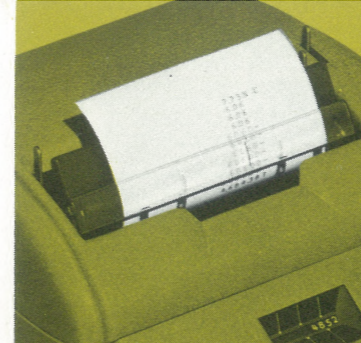

NEW

*speed,
versatility
for
your
everyday
figuring...*

from **Friden**

This is the new Friden Natural Way Adding Machine with Wide Platen. Its modern, attractive appearance suggests that it belongs in today's modern office, but its *performance* removes all doubt. Figures fly in the Friden — adding, subtracting, *multiplying*. Exclusive Natural Way keyboard, exclusive visible Check Window, and extra wide platen are three main reasons why this is America's outstanding ten-key adding machine; its many other features accent its superiority. Plan now to try this truly exceptional machine on your own figure-work—no obligation, of course. Just call your local Friden office, or write, Friden, Inc., San Leandro, California.

The paper roll is completely enclosed. Only the part you want to see is visible. Transparent tear-off bar leaves every item visible.

The Friden weighs only 25 lbs. Equipped with convenient hand grips. Easy to pick up and move from desk to desk or from office to office.

Roll paper can be changed in a twinkling. Just lift out. Guides are adjustable for narrow or wide paper. Ribbon changed with equal ease.

All operating keys are live. No extra strokes or pre-setting. Total or subtotal printed instantaneously. Keyboard has special light touch.

VERSATILITY

It's difficult to increase office production with "one-job" machines, so Friden versatility is important. The machine handles tape rolls up to 4¾ inches wide or individual forms up to 5½ inches wide. Tickets, pass books, envelopes, deposit slips, and other forms may be inserted directly *from the front* for validation. And — without even lifting the cover — forms may be inserted from the rear for complete printing of all figures and symbols that normally appear on the adding machine tape. Adjustable paper guides permit quick aligning of printed forms. On the Friden you get *all-around utility!*