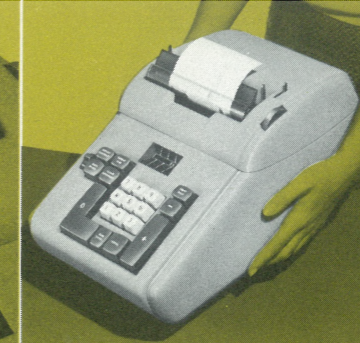

NEW

*speed,
versatility
for
your
everyday
figuring...*

from **Friden**

This is the new Friden Natural Way Adding Machine with Wide Platen. Its modern, attractive appearance suggests that it belongs in today's modern office, but its *performance* removes all doubt. Figures fly in the Friden — adding, subtracting, *multiplying*. Exclusive Natural Way keyboard, exclusive visible Check Window, and extra wide platen are three main reasons why this is America's outstanding ten-key adding machine; its many other features accent its superiority. Plan now to try this truly exceptional machine on your own figure-work—no obligation, of course. Just call your local Friden office, or write, Friden, Inc., San Leandro, California.

The paper roll is completely enclosed. Only the part you want to see is visible. Transparent tear-off bar leaves every item visible.

The Friden weighs only 25 lbs. Equipped with convenient hand grips. Easy to pick up and move from desk to desk or from office to office.

Roll paper can be changed in a twinkling. Just lift out. Guides are adjustable for narrow or wide paper. Ribbon changed with equal ease.

All operating keys are live. No extra strokes or pre-setting. Total or subtotal printed instantaneously. Keyboard has special light touch.

VERSATILITY

It's difficult to increase office production with "one-job" machines, so Friden versatility is important. The machine handles tape rolls up to 4¾ inches wide or individual forms up to 5½ inches wide. Tickets, pass books, envelopes, deposit slips, and other forms may be inserted directly *from the front* for validation. And — without even lifting the cover — forms may be inserted from the rear for complete printing of all figures and symbols that normally appear on the adding machine tape. Adjustable paper guides permit quick aligning of printed forms. On the Friden you get *all-around utility!*