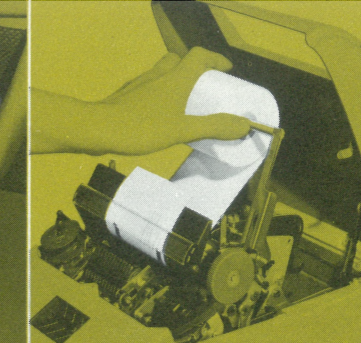

NEW

*speed,
versatility
for
your
everyday
figuring...*

from **Friden**

This is the new Friden Natural Way Adding Machine with Wide Platen. Its modern, attractive appearance suggests that it belongs in today's modern office, but its *performance* removes all doubt. Figures fly in the Friden — adding, subtracting, *multiplying*. Exclusive Natural Way keyboard, exclusive visible Check Window, and extra wide platen are three main reasons why this is America's outstanding ten-key adding machine; its many other features accent its superiority. Plan now to try this truly exceptional machine on your own figure-work—no obligation, of course. Just call your local Friden office, or write, Friden, Inc., San Leandro, California.

The paper roll is completely enclosed. Only the part you want to see is visible. Transparent tear-off bar leaves every item visible.

The Friden weighs only 25 lbs. Equipped with convenient hand grips. Easy to pick up and move from desk to desk or from office to office.

Roll paper can be changed in a twinkling. Just lift out. Guides are adjustable for narrow or wide paper. Ribbon changed with equal ease.

All operating keys are live. No extra strokes or pre-setting. Total or subtotal printed instantaneously. Keyboard has special light touch.

VERSATILITY

It's difficult to increase office production with "one-job" machines, so Friden versatility is important. The machine handles tape rolls up to 4¾ inches wide or individual forms up to 5½ inches wide. Tickets, pass books, envelopes, deposit slips, and other forms may be inserted directly *from the front* for validation. And — without even lifting the cover — forms may be inserted from the rear for complete printing of all figures and symbols that normally appear on the adding machine tape. Adjustable paper guides permit quick aligning of printed forms. On the Friden you get *all-around utility!*