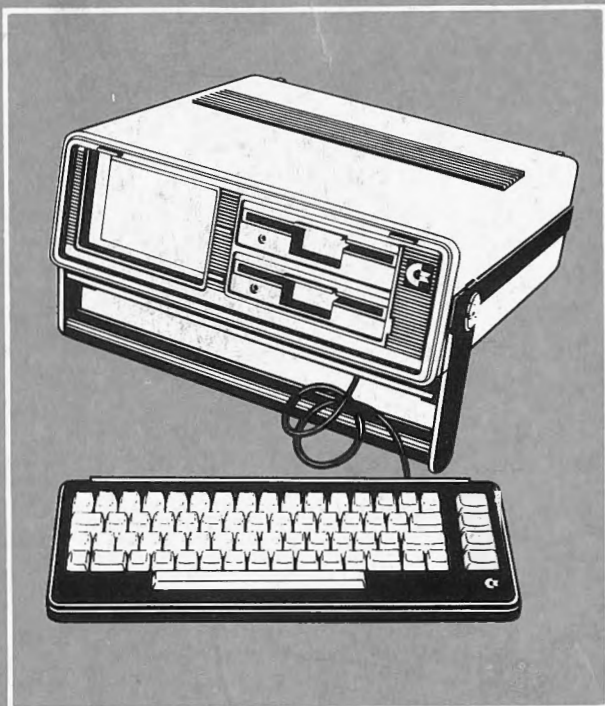

# COMMODORE EXECUTIVE 64

## GENERAL DESCRIPTION:

The Commodore Executive 64 is a briefcase style portable computer based on the popular Commodore 64. It has 64K memory, a detachable keyboard, a 5 inch color monitor and built in floppy disk drives. Compatible with the software designed for the Commodore 64.

### FEATURES

- 6510 Central Processor (6502 Program Compatible)
- Built-in 5-inch Color Display Monitor
- Built-in 170K Single Disk Drive, 2 disk option
- External Video Port (Color, LUM, Composite Output)
- Full Upper/Lower Case Keyboard
- Commodore Serial Bus.
- External Bus. (C-64 Compatible)
- C-64 Full Compatibility
- Size: 5" (H) x 14½" (W) x 14½" (D)
- Weight: 27.6 lbs.
- Detachable keyboard
- IEEE-488 Interface
- 40 column x 25 line display with 16 colors and graphics
- Music and sound capabilities